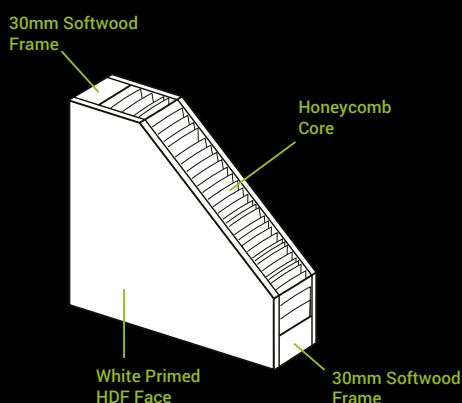

WHITE PRIMED FLUSH