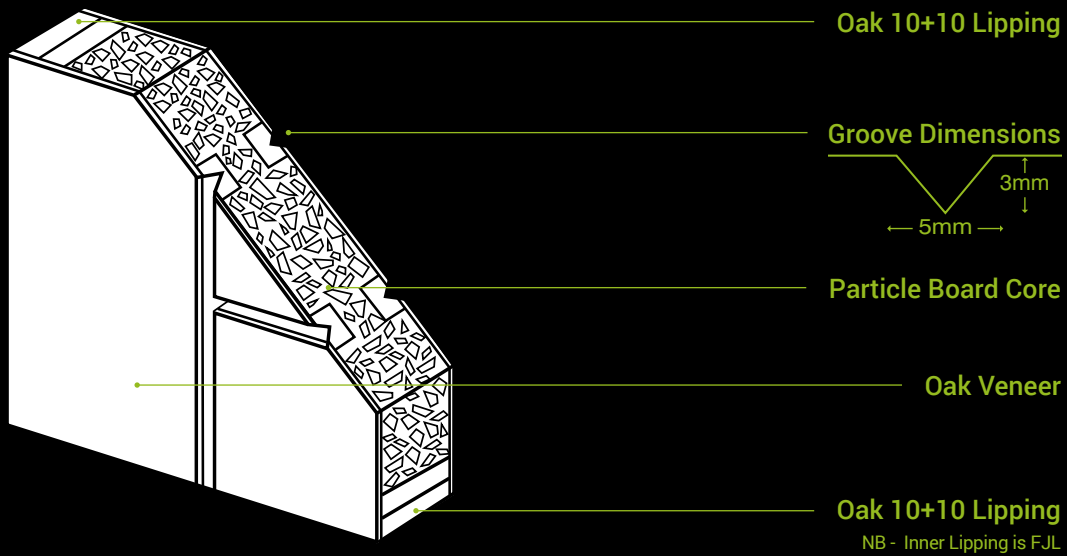

THE CARINI

This design boasts seven, sleek, centre panels complete with contrasting styles to give the door a stand-out appearance.

CARINI PRE-FINISHED

Material Pre-finished Oak
Core Solid Engineered
Glazing N/A
FSC® Certified

Size	Code
78" x 18"	OCARPF18
78" x 21"	OCARPF21
78" x 24"	OCARPF24
78" x 27"	OCARPF27
78" x 28"	OCARPF28
78" x 30"	OCARPF30
78" x 33"	OCARPF33
2040 x 526mm	OCARPF526
2040 x 626mm	OCARPF626
2040 x 726mm	OCARPF726
2040 x 826mm	OCARPF826
2040 x 926mm	OCARPF926

🔥 30 Minute Fire Doors

78" x 27"	OCARPF27
78" x 30"	OCARPF30
78" x 33"	OCARPF33
2040 x 726mm	OCARPF726
2040 x 826mm	OCARPF826

CARINI UNFINISHED

Material Unfinished Oak
Core Solid Engineered
Glazing N/A
FSC® Certified

Size	Code
78" x 24"	OCAR24
78" x 27"	OCAR27
78" x 30"	OCAR30
78" x 33"	OCAR33
2040 x 626mm	OCAR626
2040 x 726mm	OCAR726
2040 x 826mm	OCAR826

🔥 30 Minute Fire Doors

78" x 27"	OCARFC27
78" x 30"	OCARFC30
78" x 33"	OCARFC33
2040 x 726mm	OCARFC726
2040 x 826mm	OCARFC826