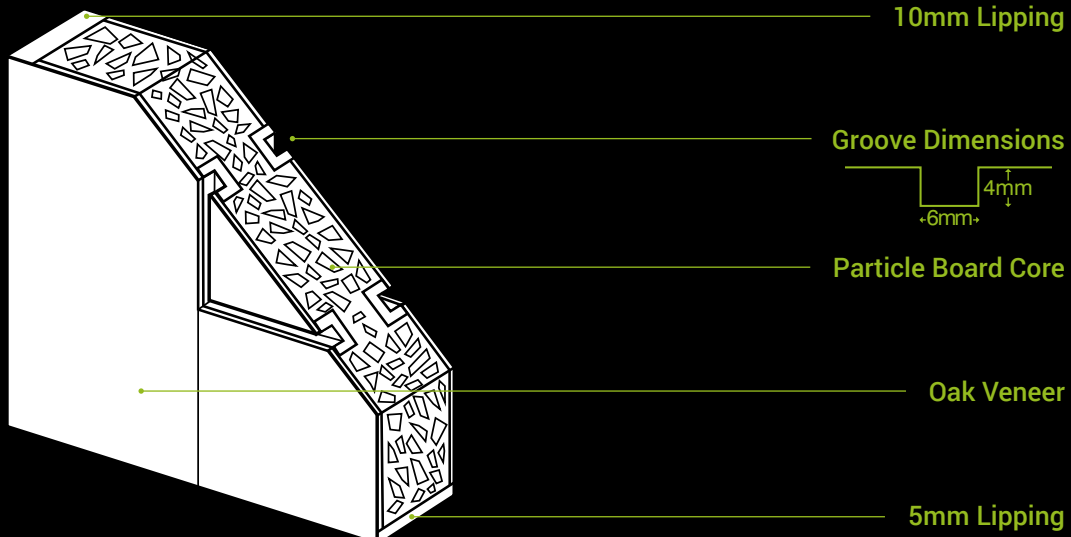

🔥🔥 60 Minute Fire Doors

78" x 30"	FD60OBEL30
78" x 33"	FD60OBEL33

NB - Smaller sizes will have fewer panels