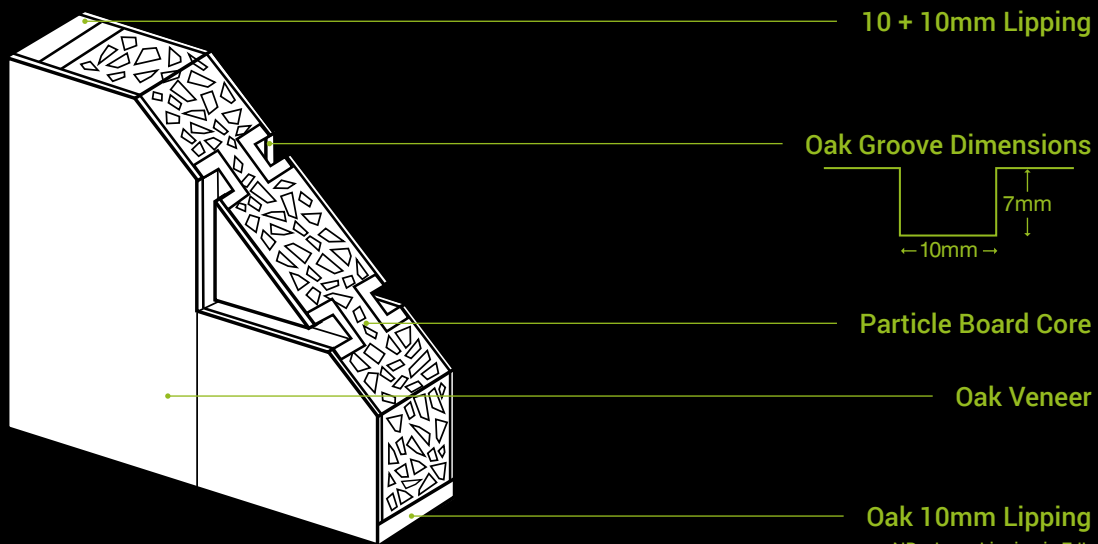

NB - Inner Lipping is FJL