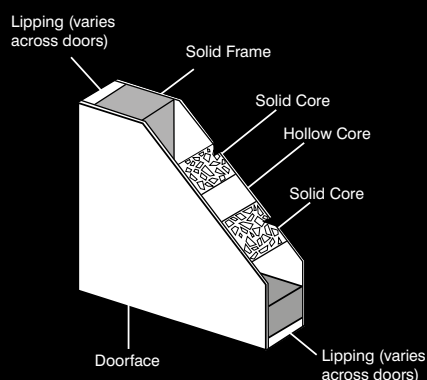

SEMI-SOLID CORE