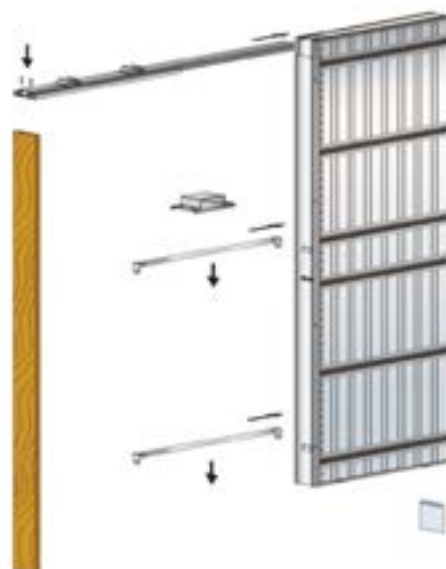

EASY 5 STEP INSTALLATION PROCESS

1. Insert aluminium track
2. Attach jamb and space bars
3. Fix to studwork
4. Apply plasterboard and plaster
5. Insert door