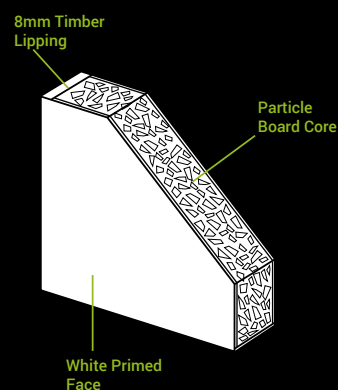

*FD30's supplied Solid Engineered Core.

OAK PRE-FINISHED FLUSH FIRE DOOR

WHITE PRIMED FLUSH

WHITE PRIMED FLUSH FIRE DOOR

**UNCOMPLICATED AND PRACTICAL,
FLUSH DOORS ARE A SIMPLE, CLEAN
AND CRISP BLANK CANVAS READY
FOR YOU TO PERSONALISE AND
ACCESSORISE**