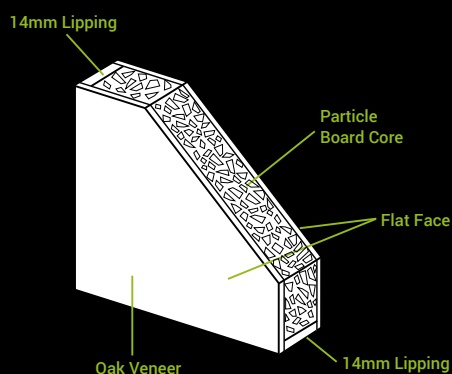

OAK PRE-FINISHED FLUSH FIRE DOOR