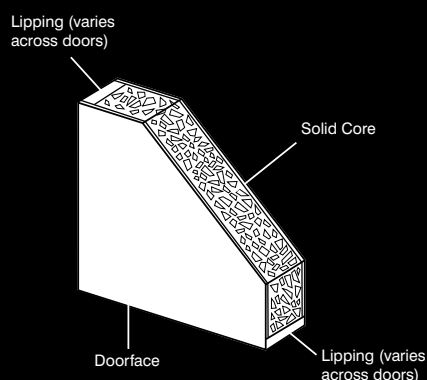

CORE TYPES

SOLID CORE