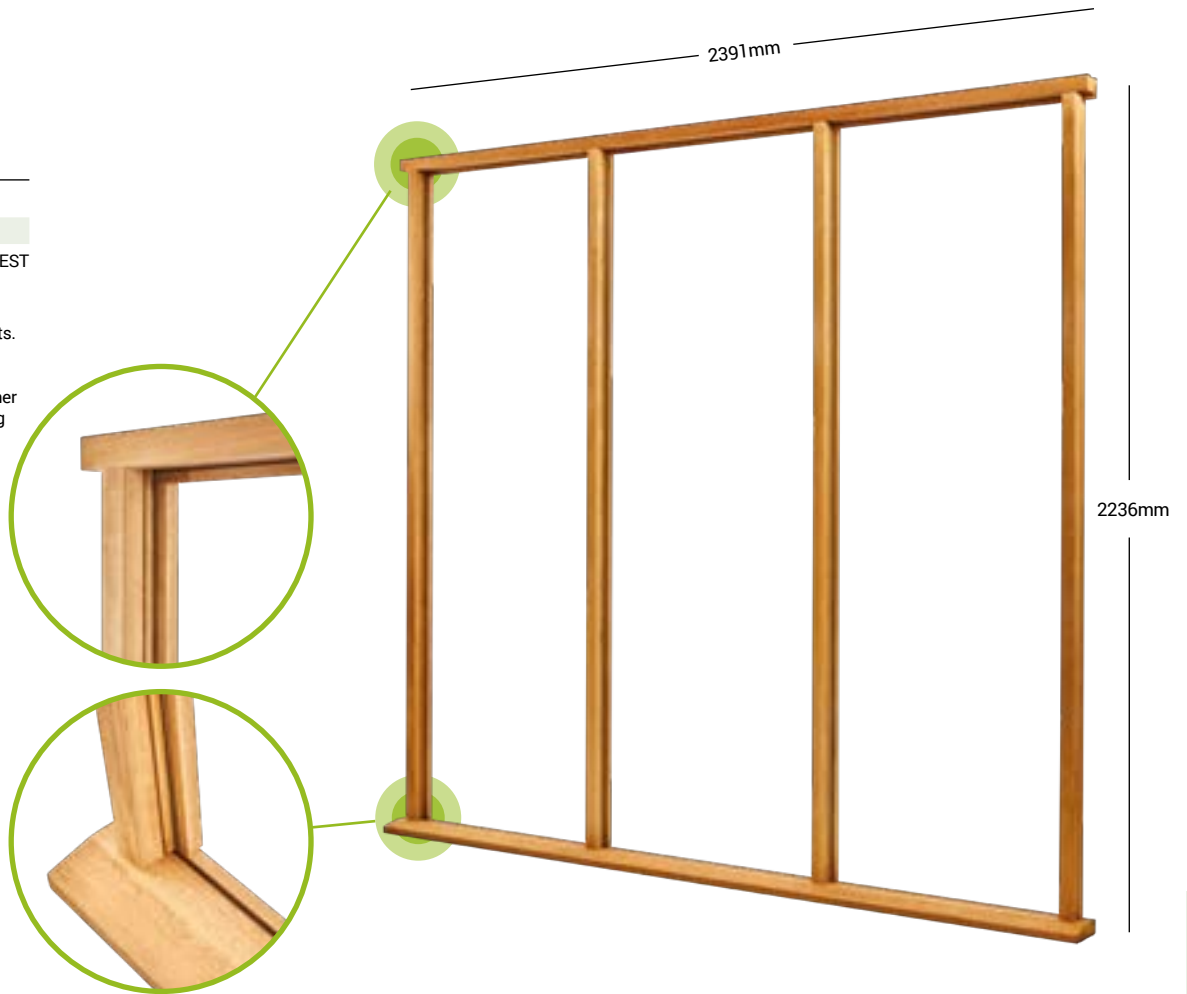

* Supplied with rubber weather seal for the door and beading to glaze sidelights.

HARDWOOD VESTIBULE

Material Hardwood

Size	Code
Universal	UNIVEST

Designed to take up to a 2135 x 915mm door and two 2135 x 610mm side lights. Thickness - 68mm