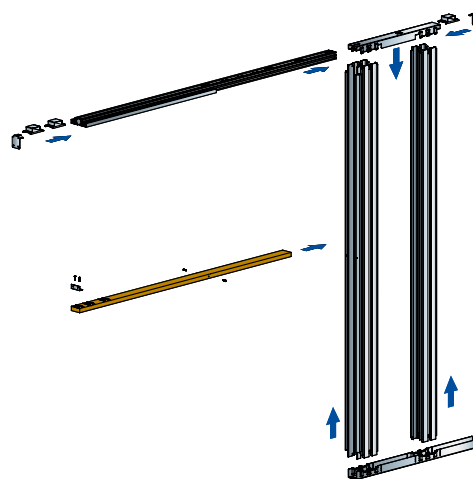

SELF-ASSEMBLY KIT

Great for smaller projects, this pocket door kit is easy to assemble and typically takes around 30 minutes to install. This contemporary pocket door kit can be combined with the majority of our door range and is the perfect space saving solution!

- Space Saving
- Self-assembly kit
- Suits doors 35 or 40mm thick dependant on set purchased
- Max door weight 120kg per leaf
- 125mm finished wall
- The double kit pocket door solution is created from two singles kits joined together using the junction tongue supplied with each single kit. A double door timber pack is supplied which has a longer crosspiece.