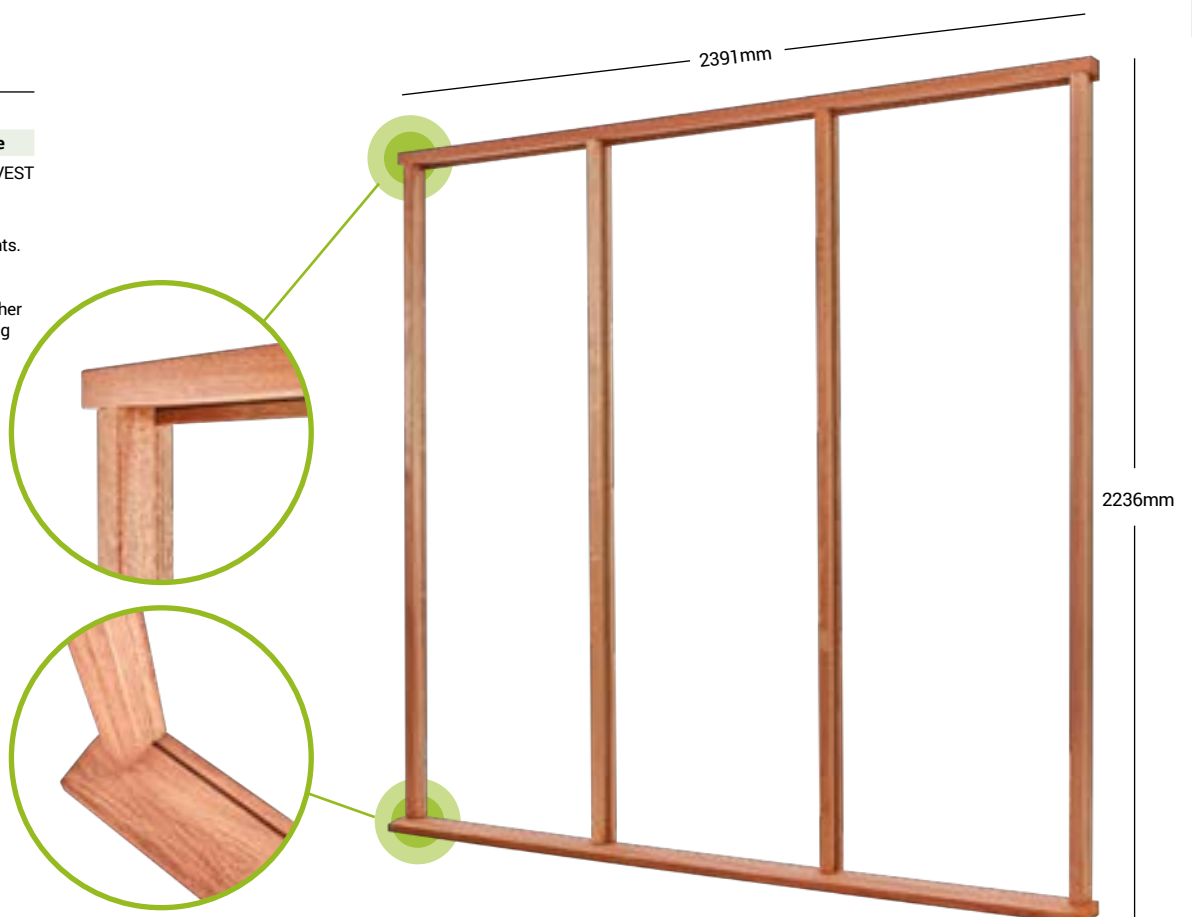

HARDWOOD VESTIBULE

Material Hardwood

Size	Code
Universal	UNIVEST

Designed to take up to a 2135 x 915mm door and two 2135 x 610mm side lights. Thickness - 68mm

* Supplied with rubber weather seal for the door and beading to glaze sidelights.