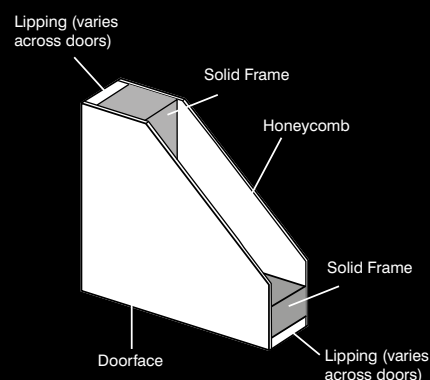

HOLLOW CORE